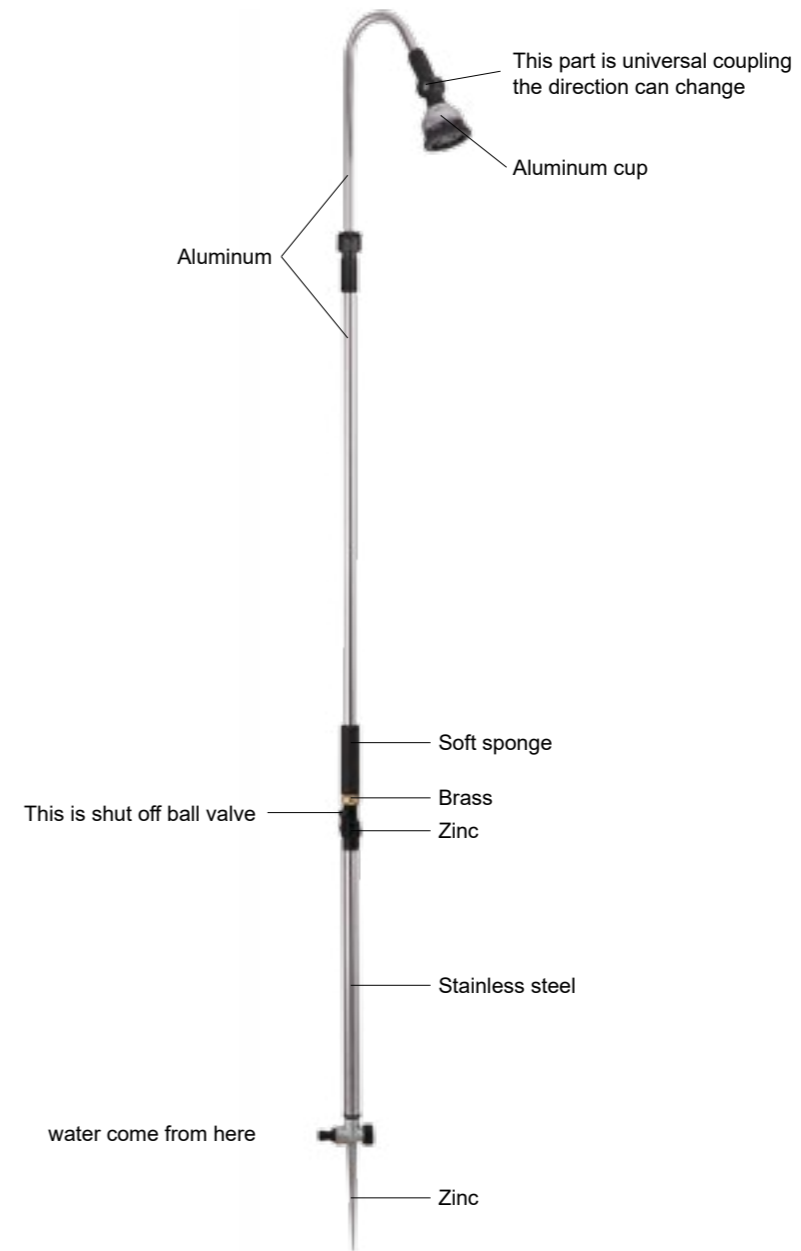

GS3109-2

Pack: White box
Meas/Qty: 94 x 34 x 49/12

9 function garden shower with zinc spike
Height adjustable from 150cm to 200cm