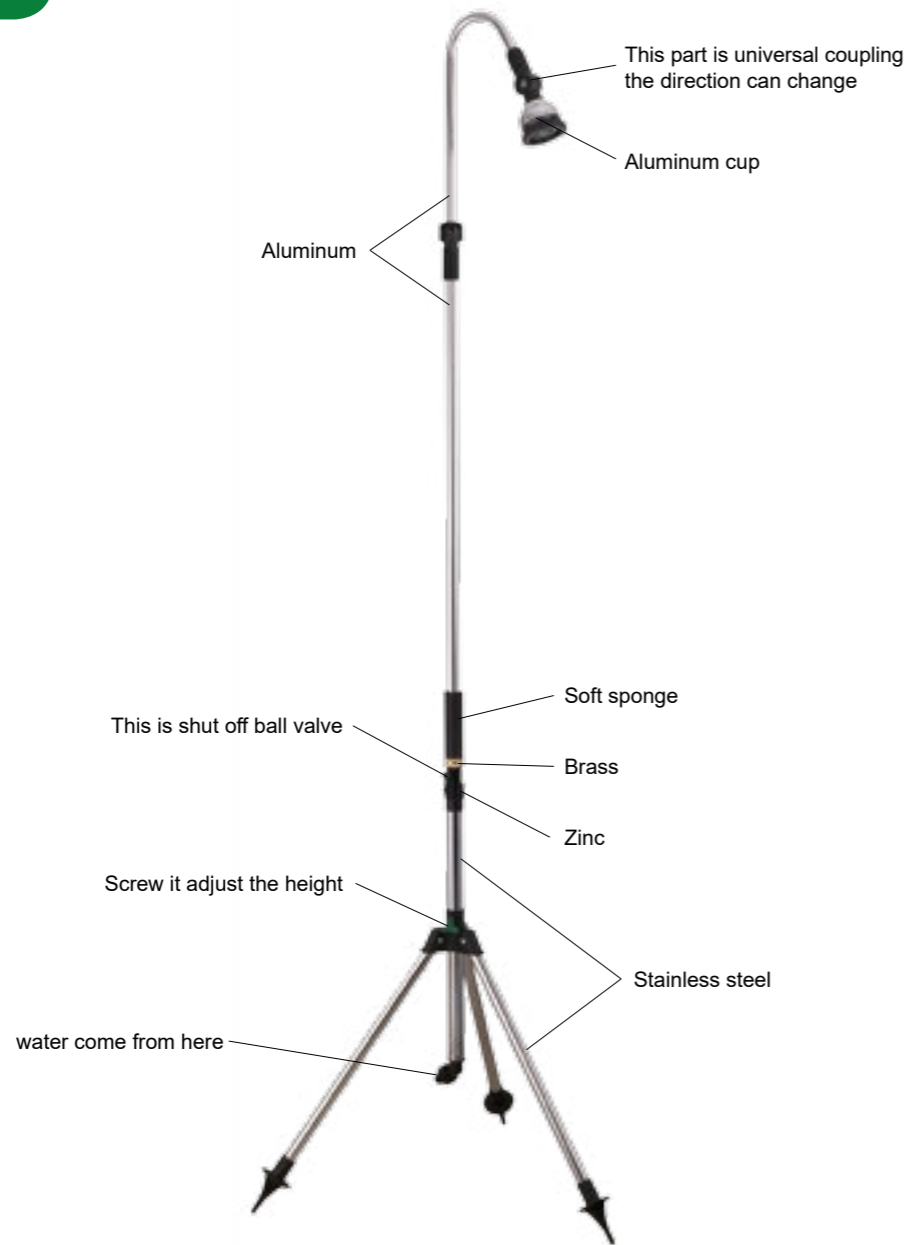

WATER WAND

Green Source Garden

GS3109-1

Pack: White box
Meas/Qty: 94 x 34 x 39/6

9 function garden shower with telescopic tripod
Height adjustable from 145cm to 230cm